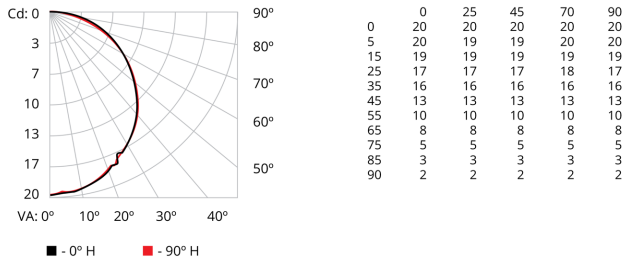

Polar Candela Distribution

Coefficients of Utilization - Zonal Cavity Method

Effective Floor Cavity Reflectance: 20%

RCC %:	80	70	50	30	10	0
RW %:	70	50	30	20	10	0
0	1.18	1.18	1.18	1.18	1.15	1.15
1	1.06	1.01	0.96	0.91	1.03	0.98
2	0.96	0.87	0.82	0.73	0.93	0.85
3	0.87	0.76	0.67	0.6	0.84	0.74
4	0.8	0.67	0.58	0.51	0.77	0.65
5	0.73	0.6	0.5	0.43	0.71	0.58
6	0.67	0.54	0.44	0.38	0.65	0.53
7	0.63	0.49	0.4	0.33	0.61	0.48
8	0.58	0.44	0.36	0.3	0.56	0.43
9	0.54	0.41	0.32	0.26	0.53	0.4
10	0.51	0.37	0.29	0.24	0.49	0.37