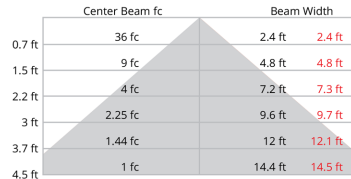

Dimensions

Photometrics all channels full on with dome lens

Photometric data is based on test results from an independent NIST traceable testing lab. IES data is available at www.colorkinetics.com/global/support/ies.

Viewing Angle	180°
LEDs	All channels full on
Lumens Per Node (all channels full on)	64.0
Efficacy (lm/W) per node all channels full on	28.3

Illuminance at Distance

1.37 m (4.5 ft) Vert. Spread: 116.7°
 1 fc maximum distance Horiz. Spread: 116.9°