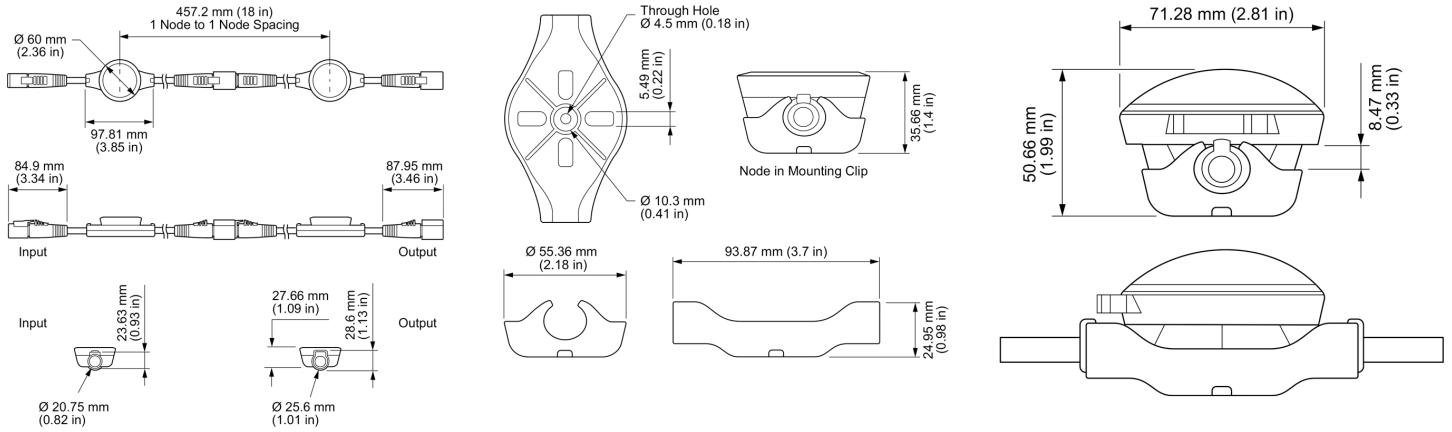

Dimensions

Photometrics all channels full on with dome lens

Photometric data is based on test results from an independent NIST traceable testing lab. IES data is available at www.colorkinetics.com/global/support/ies.

Viewing Angle	180°
LEDs	All channels full on
Lumens Per Node (all channels full on)	64.0
Efficacy (lm/W) per node all channels full on	28.3