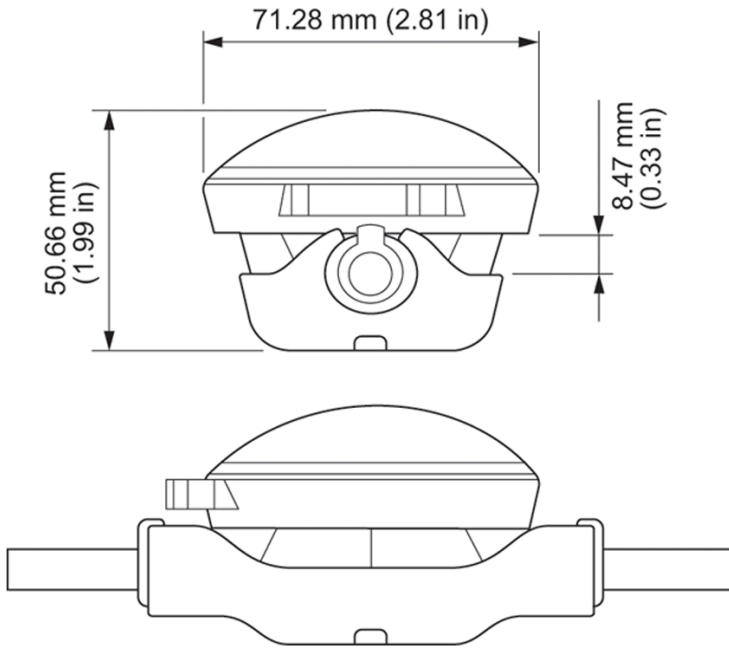

Dimensions

Part Numbers

Use Item Number when ordering in North America.