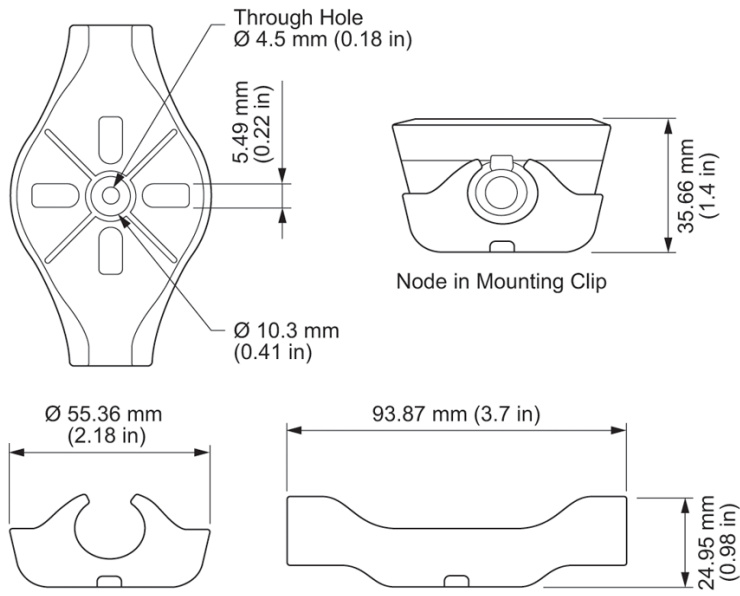

### Physical

Dimensions 55.36 x 93.87 x 24.95 mm (2.18 x 3.7 x 0.98 in)

Weight 0.1 kg (0.22 lb)

(Height x Width x Depth)

# Dimensions

# Part Numbers

Use Item Number when ordering in North America.

**Accessory**

FlexElite Single Node Mounting Clip, Black, 10 pieces

**Item Number**

120-000204-00

**Item 12NC**

912400136442