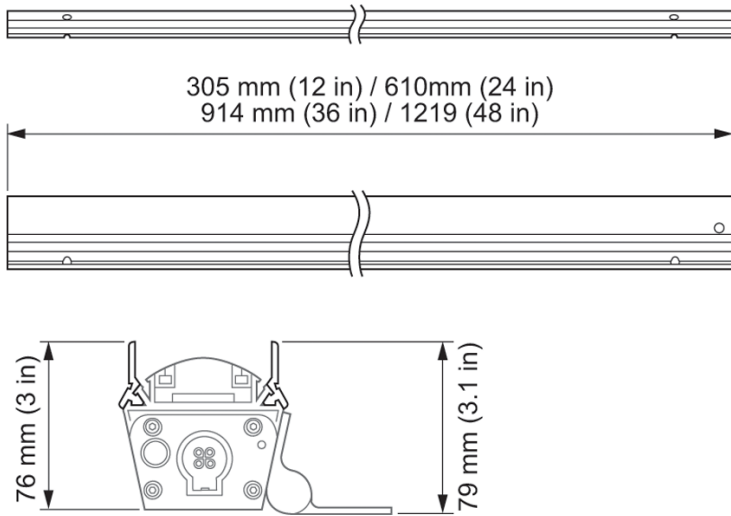

Dimensions

Part Numbers

Use Item Number when ordering in North America.